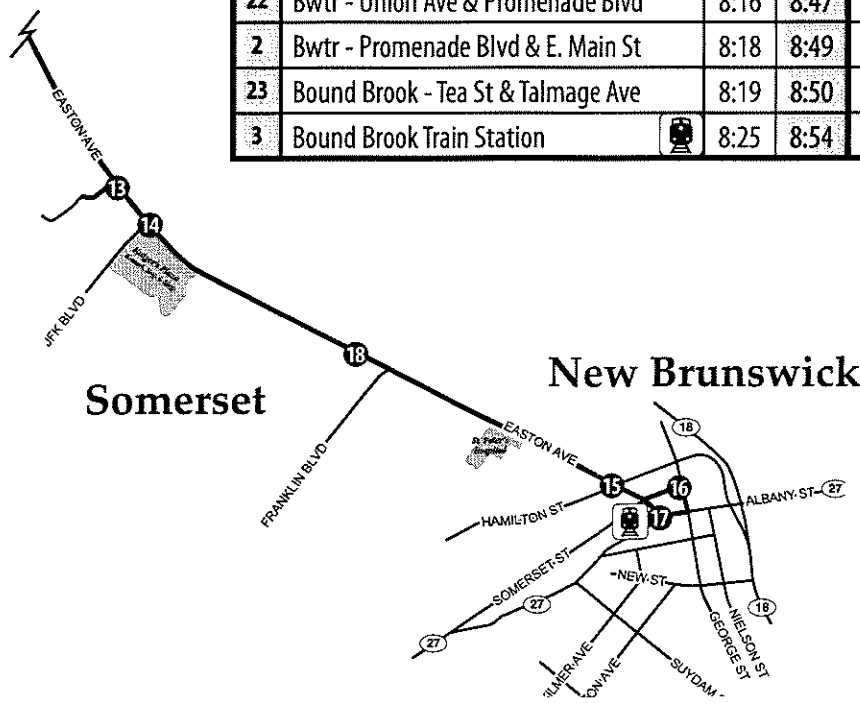

~ NORTHBOUND ~ to Bound Brook		AM			PM			
		851	852	851	851	852	851	852
17	New Brunswick Train Station	7:27	7:57	9:17	4:08	5:03	5:58	6:59
18	Som - Easton Ave & Harrison Towers	7:33	8:03	9:23	4:14	5:10	6:04	7:03
14	Franklin - Easton Ave & JFK Blvd	7:35	8:05	9:25	4:16	5:13	6:06	7:05
19	Franklin - Pierce St & Cedar Grove La	7:40	8:11	9:30	4:21	5:19	6:11	7:10
20	Som - Pierce St & Atrium Dr	7:42	8:13	9:32	4:23	5:21	-	-
10	Franklin - 270 Davidson Ave	7:43	8:14	9:33	4:24	5:23	-	-
11	Franklin - Doubletree	7:46	8:17	9:36	4:27	5:27	-	-
9	Franklin - MetLife	7:50	8:21	9:40	4:31	5:32	-	-
8	Frkl - Elizabeth Ave & New Brunswick Rd	7:55	8:26	9:45	4:36	5:36	-	-
7	Franklin - Pierce St & Elizabeth Ave	7:58	8:29	9:48	4:39	5:38	-	-
6	Franklin - Cottontail La & Pierce St	8:01	8:32	9:51	4:41	5:41	-	-
5	Franklin - Campus & Cottontail La	8:03	8:34	9:53	4:43	5:43	-	-
4	Franklin - Elizabeth Ave & Campus Dr	8:05	8:36	9:55	4:45	5:45	-	-
21	Bound Brook - East St & Union Ave	8:11	8:42	-	4:51	5:52	-	-
1	Bound Brook - Union Ave & Tea St	8:14	8:45	-	4:54	5:55	-	-
22	Bwtr - Union Ave & Promenade Blvd	8:16	8:47	-	4:56	5:57	-	-
2	Bwtr - Promenade Blvd & E. Main St	8:18	8:49	-	4:58	5:59	-	-
23	Bound Brook - Tea St & Talmadge Ave	8:19	8:50	-	4:59	6:02	-	-
3	Bound Brook Train Station	8:25	8:54	10:05	5:05	6:05	6:23	7:19

TOWN KEY
Bwtr = Bridgewater
NwB = New Brunswick
Som = Somerset